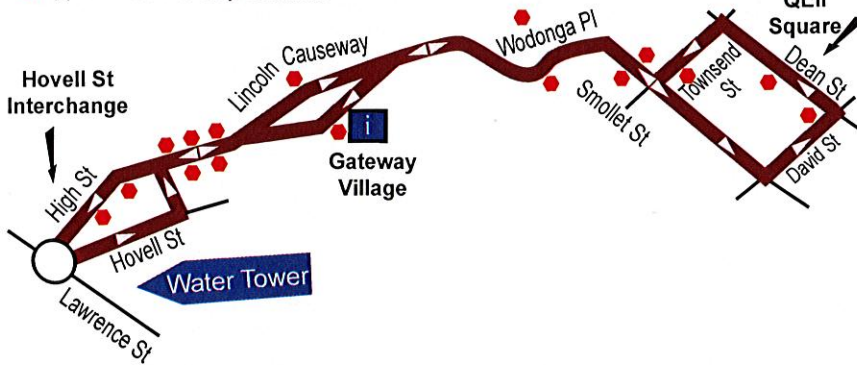

# Wodonga to Albury / Albury to Wodonga Monday - Friday

● Approximate Bus Stop Locations

**Wodonga To Albury Route:** Depart Water Tower in Hovell St, South St, High St, Lincoln Causeway, Wodonga Place, Kmart Smollet St, David St, Dean St

**Albury To Wodonga Route:** Depart Dean & David Sts, Townsend St, Smollet St, Wodonga Place, Gateway Village, Lincoln Causeway, High St Water Tower Interchange.

Wodonga To Albury		Albury Connections	Albury To Wodonga		Wodonga Connections
Hovell St	Dean St		Dean St	High St	
7:05	7:20	EA	7:20	7:30	F
7:40	7:50		7:55	8:15	T
8:00	8:10		8:15	8:30	
8:20	8:35		8:35	8:50	
9:15	9:30	EA	9:00	9:15	C, F, E, S <sup>^</sup> , M
9:45	10:00	WA, SA	9:30	9:45	G, T, WS, WO
10:15	10:30	EA	10:00	10:15	C, F, E, S <sup>^</sup> , M
10:45	11:00	WA	10:30	10:45	G, B, WS, WO
11:15	11:30	EA	11:00	11:15	C, F, M
11:45	12:00	WA	11:30	11:45	G, E, S <sup>^</sup> , WS, WO
12:15	12:30		12:00	12:15	F, T
12:45	1:00	WA	12:30	12:45	M, E <sup>^</sup>
1:15	1:30	EA	1:00	1:15	F, B
1:45	2:00	WA	1:30	1:45	C, G, T <sup>^</sup>
2:15	2:30	EA	2:00	2:15	F, WS, E <sup>^</sup> , M, WO
2:30	2:45	SA	2:30	2:45	C, G, S
2:45	3:00		3:00	3:15	B, F
3:15	3:30		3:45	4:00	S
3:40	3:55		4:00	4:15	F, G, M, WO
4:15	4:30		4:30	4:45	F, G, S, E <sup>^</sup>
5:15	5:30		5:00	5:15	T, S, F, G
5:30	5:45	EA, SA	5:30	5:45	C, F, G, S, M, E, B
6:15	6:30		6:05	6:20	F, G
			6:30	6:45	