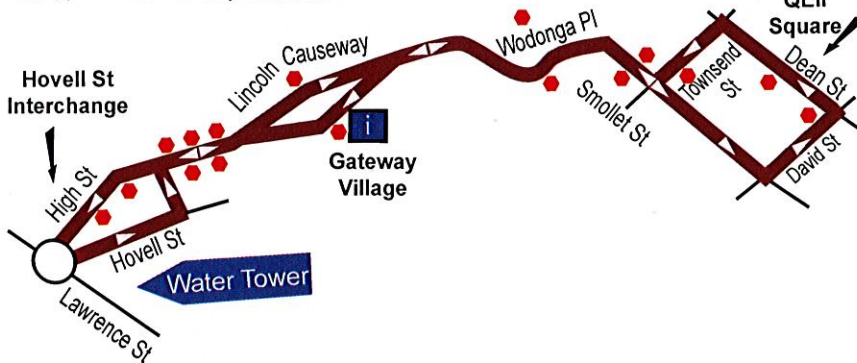

# Wodonga to Albury / Albury to Wodonga Monday - Friday

● Approximate Bus Stop Locations

**Wodonga To Albury Route:** Depart Water Tower in Hovell St, South St, High St, Lincoln Causeway, Wodonga Place, Kmart Smollet St, David St, Dean St

**Albury To Wodonga Route:** Depart Dean & David Sts, Townsend St, Smollet St, Wodonga Place, Gateway Village, Lincoln Causeway, High St Water Tower Interchange.

Wodonga To Albury		Albury Connections	Albury To Wodonga		Wodonga Connections
Hovell St	Dean St		Dean St	High St	
7:05	7:20	EA	7:20	7:30	F
7:40	7:50		7:55	8:15	T
8:00	8:10		8:15	8:30	
8:20	8:35		8:35	8:50	
9:15	9:30	EA	9:00	9:15	C, F, E, S <sup>^</sup> , M
9:45	10:00	WA, SA	9:30	9:45	G, T, WS, WO
10:15	10:30	EA	10:00	10:15	C, F, E, S <sup>^</sup> , M
10:45	11:00	WA	10:30	10:45	G, B, WS, WO
11:15	11:30	EA	11:00	11:15	C, F, M
11:45	12:00	WA	11:30	11:45	G, E, S <sup>^</sup> , WS, WO
12:15	12:30		12:00	12:15	F, T
12:45	1:00	WA	12:30	12:45	M, E <sup>^</sup>
1:15	1:30	EA	1:00	1:15	F, B
1:45	2:00	WA	1:30	1:45	C, G, T <sup>^</sup>
2:15	2:30	EA	2:00	2:15	F, WS, E <sup>^</sup> , M, WO
2:30	2:45	SA	2:30	2:45	C, G, S
2:45	3:00		3:00	3:15	B, F
3:15	3:30		3:45	4:00	S
3:40	3:55		4:00	4:15	F, G, M, WO
4:15	4:30		4:30	4:45	F, G, S, E <sup>^</sup>
5:15	5:30		5:00	5:15	T, S, F, G
5:30	5:45	EA, SA	5:30	5:45	C, F, G, S, M, E, B
6:15	6:30		6:05	6:20	F, G
			6:30	6:45	